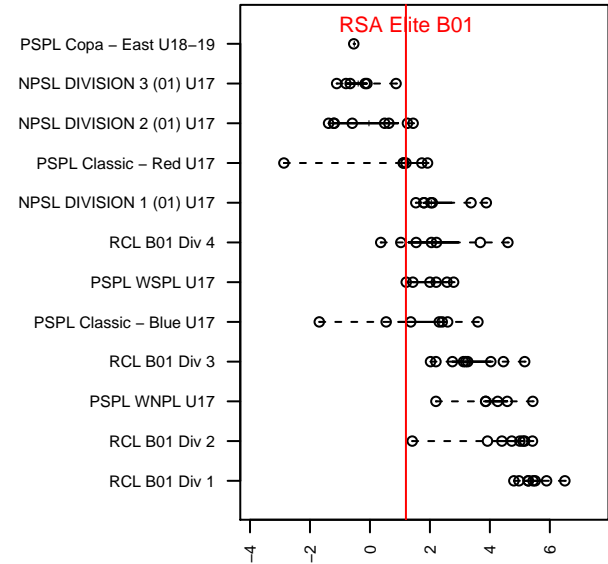

RSA Elite B01

RSA Elite
 Puyallup, WA
 B01 total strength=1410
 attack=12.36 defense=5.53
 fall league = PSPL Classic – Red U17
 notes= Lopez 2017

alt names used:
 RSA Elite B01 Lopez
 RSA Elite B01 Lopez
 RSA ELITE B01 LOPEZ (WA)
 RSA ELITE B01 LOPEZ (WA)
 53 RSA Elite B01 Lopez
 RSA Elite B01 Lopez

Venues played:
 2017 Baker Blast U16–17
 2017 Oswego Nike Cup Silver U17
 2017 Eastside FC Cup BU17
 2017 PSPL Classic – Red U17
 2017 WA Cup Bronze U17
 2017 PSPL Win HS Classic 1 – West U17

RSA Elite B01
 Dots are actual minus expected GF (blue circles) and GA (red triangles).
 Blue line is smoothed change in attack strength. Red is smoothed change in defense strength.

**attack and defense variance (black dot)
relative to other teams
and top 10 in region**

**attack and defense rating
relative to others at age
and all opponents in last 13 months**

Performance relative to 13 month average