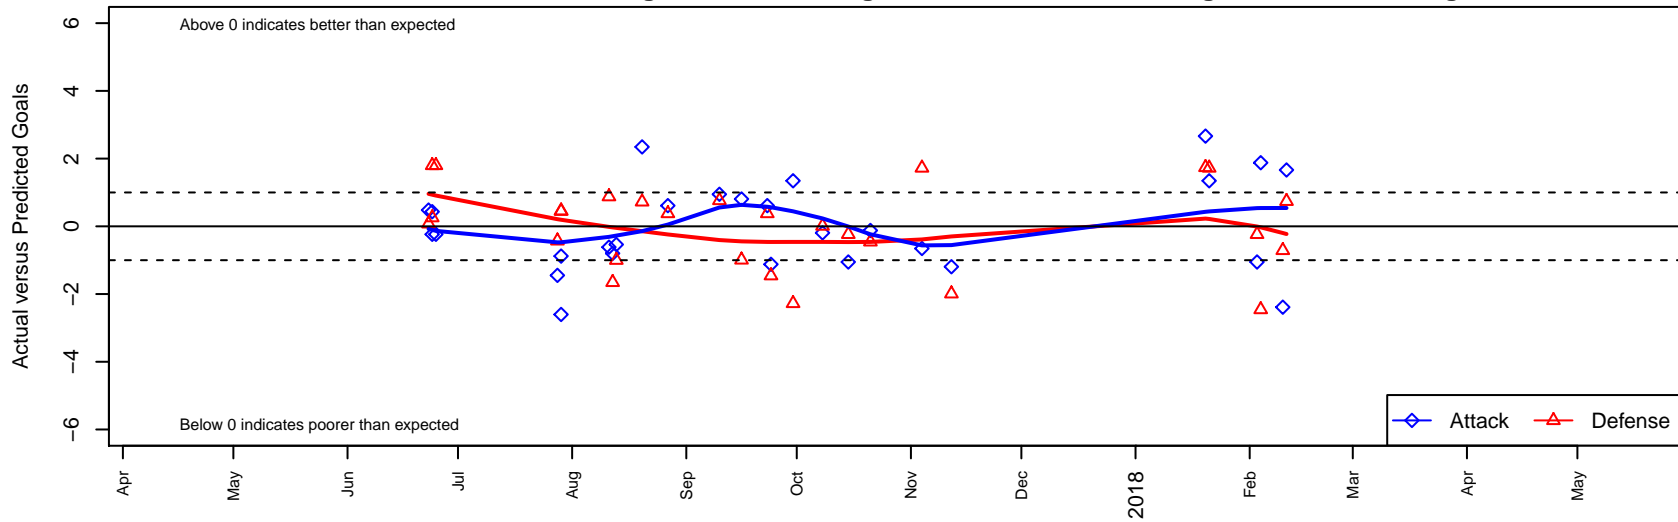

RSA Elite B01

RSA Elite
 Puyallup, WA
 B01 total strength=1410
 attack=12.36 defense=5.53
 fall league = PSPL Classic – Red U17
 notes= Lopez 2017

alt names used:
 RSA Elite B01 Lopez
 RSA Elite B01 Lopez
 RSA ELITE B01 LOPEZ (WA)
 RSA ELITE B01 LOPEZ (WA)
 53 RSA Elite B01 Lopez
 RSA Elite B01 Lopez

Venues played:
 2017 Baker Blast U16–17
 2017 Oswego Nike Cup Silver U17
 2017 Eastside FC Cup BU17
 2017 PSPL Classic – Red U17
 2017 WA Cup Bronze U17
 2017 PSPL Win HS Classic 1 – West U17

RSA Elite B01
 Dots are actual minus expected GF (blue circles) and GA (red triangles).
 Blue line is smoothed change in attack strength. Red is smoothed change in defense strength.

**attack and defense variance (black dot)
relative to other teams
and top 10 in region**

**attack and defense rating
relative to others at age
and all opponents in last 13 months**

Performance relative to 13 month average