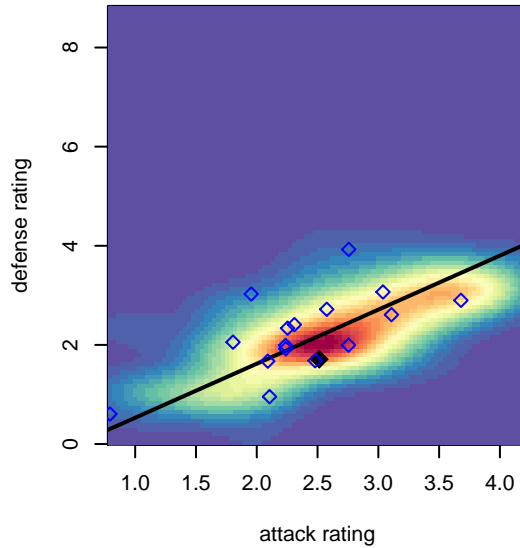

RSA Elite B01

RSA Elite
 Puyallup, WA
 B01 total strength=1410
 attack=12.36 defense=5.53
 fall league = PSPL Classic – Red U17
 notes= Lopez 2017

alt names used:
 RSA Elite B01 Lopez
 RSA Elite B01 Lopez
 RSA ELITE B01 LOPEZ (WA)
 RSA ELITE B01 LOPEZ (WA)
 53 RSA Elite B01 Lopez
 RSA Elite B01 Lopez

Venues played:
 2017 Baker Blast U16–17
 2017 Oswego Nike Cup Silver U17
 2017 Eastside FC Cup BU17
 2017 PSPL Classic – Red U17
 2017 WA Cup Bronze U17
 2017 PSPL Win HS Classic 1 – West U17

RSA Elite B01
 Dots are actual minus expected GF (blue circles) and GA (red triangles).
 Blue line is smoothed change in attack strength. Red is smoothed change in defense strength.

**attack and defense variance (black dot)
relative to other teams
and top 10 in region**

**attack and defense rating
relative to others at age
and all opponents in last 13 months**

Performance relative to 13 month average